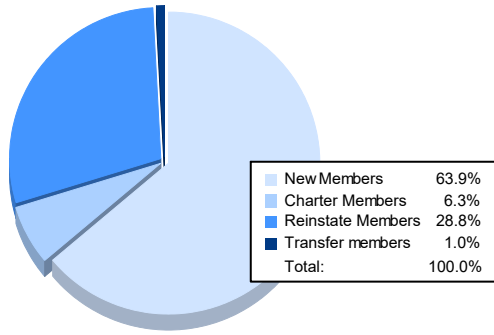

Year	New Clubs	Dropped Clubs	Gain/ Loss Clubs	New Members	Charter Members	Reinstate Members	Transfer Members	Total Member Added	Total Members Dropped	Gain/ Loss Members
2016-2017	2	0	2	188	46	7	12	253	185	68
2017-2018	3	1	2	191	102	7	8	308	244	64
2018-2019	2	0	2	139	51	10	11	211	298	-87
2019-2020	4	0	4	107	94	12	21	234	208	26
2020-2021	0	5	-5	133	13	60	2	208	338	-130
<b>Average</b>	<b>2</b>	<b>1</b>	<b>1</b>	<b>152</b>	<b>61</b>	<b>19</b>	<b>11</b>	<b>243</b>	<b>255</b>	<b>-12</b>

### Membership Composition June 2021 Cumulative

### Gender Composition June 2021 Cumulative