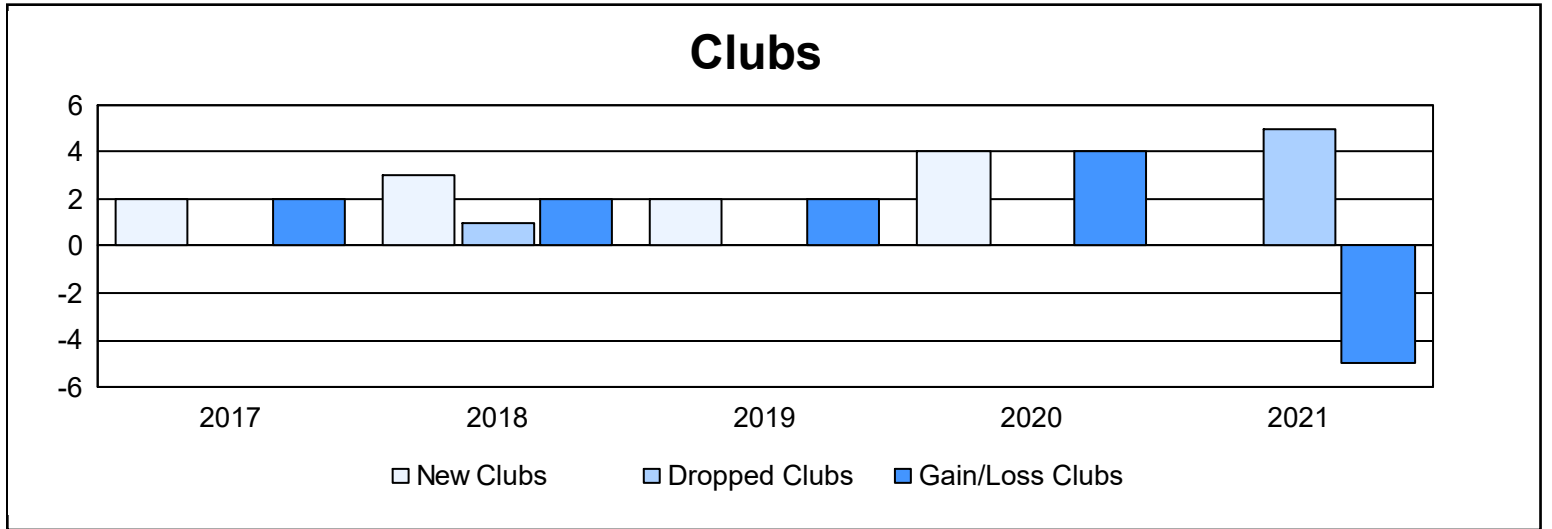

Year	New Clubs	Dropped Clubs	Gain/ Loss Clubs	New Members	Charter Members	Reinstate Members	Transfer Members	Total Member Added	Total Members Dropped	Gain/ Loss Members
2016-2017	2	0	2	188	46	7	12	253	185	68
2017-2018	3	1	2	191	102	7	8	308	244	64
2018-2019	2	0	2	139	51	10	11	211	298	-87
2019-2020	4	0	4	107	94	12	21	234	208	26
2020-2021	0	5	-5	133	13	60	2	208	338	-130
<b>Average</b>	<b>2</b>	<b>1</b>	<b>1</b>	<b>152</b>	<b>61</b>	<b>19</b>	<b>11</b>	<b>243</b>	<b>255</b>	<b>-12</b>

### Membership Composition June 2021 Cumulative