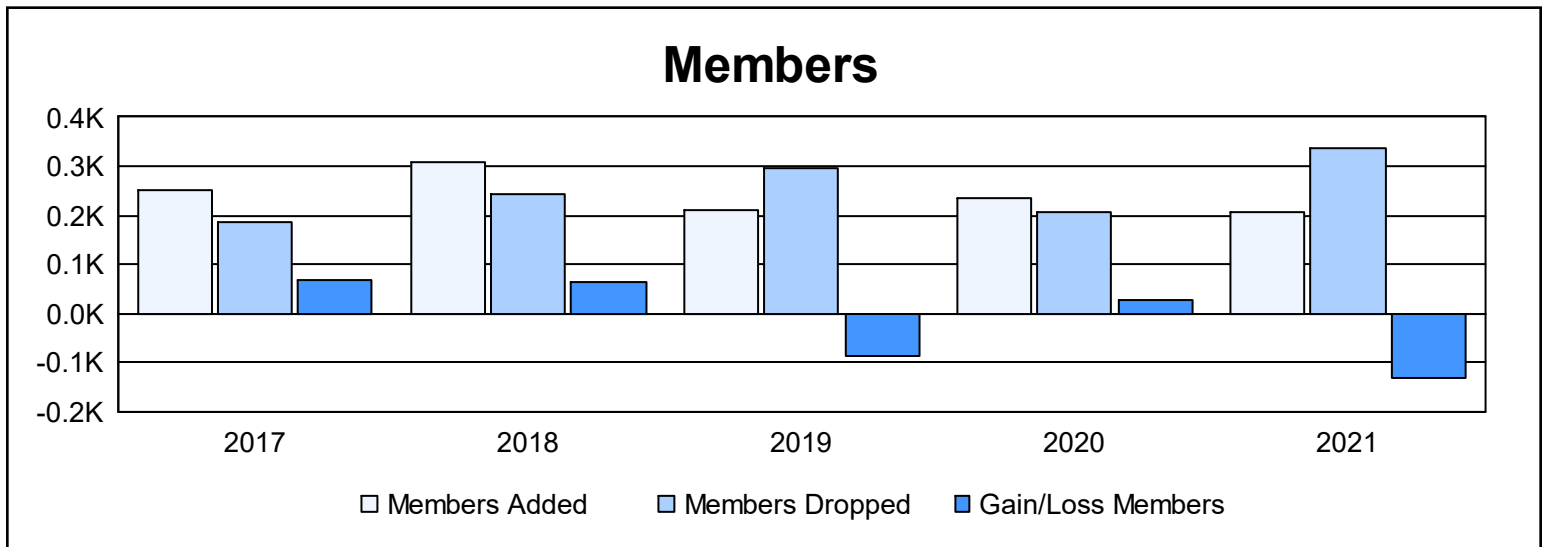

Year	New Clubs	Dropped Clubs	Gain/ Loss Clubs	New Members	Charter Members	Reinstate Members	Transfer Members	Total Member Added	Total Members Dropped	Gain/ Loss Members
2016-2017	2	0	2	188	46	7	12	253	185	68
2017-2018	3	1	2	191	102	7	8	308	244	64
2018-2019	2	0	2	139	51	10	11	211	298	-87
2019-2020	4	0	4	107	94	12	21	234	208	26
2020-2021	0	5	-5	133	13	60	2	208	338	-130
<b>Average</b>	<b>2</b>	<b>1</b>	<b>1</b>	<b>152</b>	<b>61</b>	<b>19</b>	<b>11</b>	<b>243</b>	<b>255</b>	<b>-12</b>

### Membership Composition June 2021 Cumulative